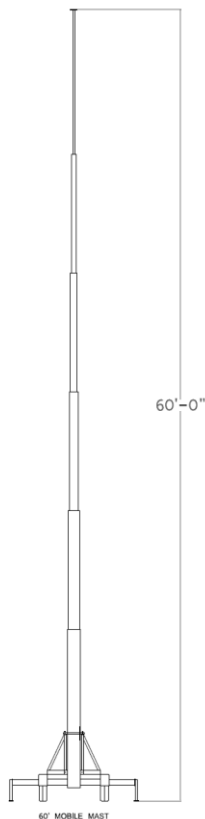

APPLICATIONS

- Security
- Audio
- Video
- Lighting
- Signage

ToughTower™ MINI TOWER-ON-WHEELS

KEY FEATURES

Small yet Solid

Solaris ToughTower™ Mini Tower-on-Wheels consists of a lightweight, 60' all-metal telescoping tower that can be quickly and easily moved to virtually any location.

Ask your sales representative about customizing ToughTower Mini Site-on-Wheels for your application.

- Trailer will be a light weight trailer single axle with maximum weight capacity of 6000 lbs
- Mast will support weight up to 50 pounds
- Low profile mast will be a manual hand crank
- The pole will be galvanized steel with 6 sections telescoped 12 feet each
- (4) Jacks stands and rack included
- (4) outriggers included – easy leveling system
- (3) Guy wires and anchors
- Securing tabs for the deployment security
- Towing flexible (require light weight truck)
- Custom Paint included (provide color sample)