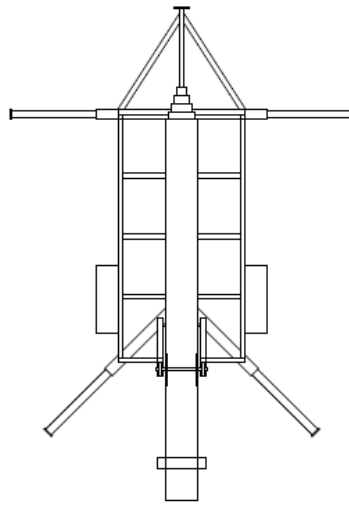

APPLICATIONS

- Security
- Audio
- Video
- Lighting
- Signage

ToughTower™ MINI TOWER-ON-WHEELS

KEY FEATURES

Small yet Solid

Solaris ToughTower™ Mini Tower-on-Wheels consists of a lightweight, 60' all-metal telescoping tower that can be quickly and easily moved to virtually any location.

Ask your sales representative about customizing ToughTower Mini Site-on-Wheels for your application.

- Trailer will be a light weight trailer single axle with maximum weight capacity of 6000 lbs
- Mast will support weight up to 50 pounds
- Low profile mast will be a manual hand crank
- The pole will be galvanized steel with 6 sections telescoped 12 feet each
- (4) Jacks stands and rack included
- (4) outriggers included – easy leveling system
- (3) Guy wires and anchors
- Securing tabs for the deployment security
- Towing flexible (require light weight truck)
- Custom Paint included (provide color sample)